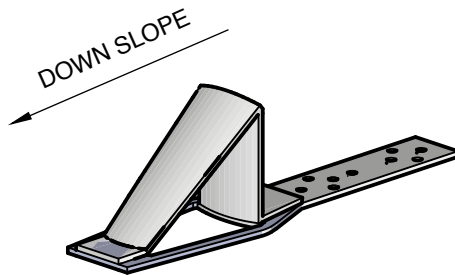

## EG10 SNOW GUARD

- SELECT DESIRED MATERIAL:  
 POWDER COATED EG STEEL - 14 GAUGE

ISOMETRIC VIEW

TOP VIEW

SIDE VIEW

FRONT VIEW

STACKABLE