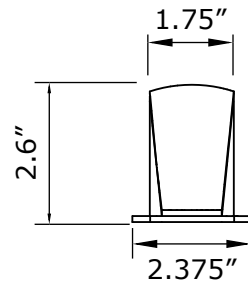

## EG10 SNOW GUARD

- SELECT DESIRED MATERIAL:  
 POWDER COATED EG STEEL - 14 GAUGE

ISOMETRIC VIEW

TOP VIEW

SIDE VIEW

FRONT VIEW

STACKABLE