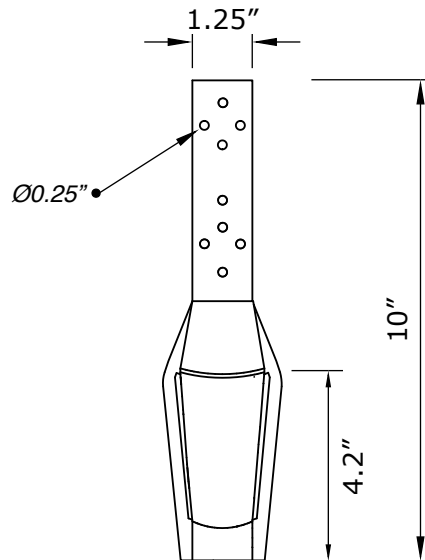

## EG10 SNOW GUARD

- SELECT DESIRED MATERIAL:  
 POWDER COATED EG STEEL - 14 GAUGE

ISOMETRIC VIEW

TOP VIEW

SIDE VIEW

FRONT VIEW

STACKABLE