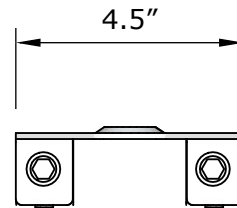

## BLIZZARD II SNOW FENCE SYSTEM (ASSEMBLED S-5!® DUALGARD)

*S-5-S Mini Clamp Shown*

ISOMETRIC VIEW

TOP VIEW

SIDE VIEW

FRONT VIEW