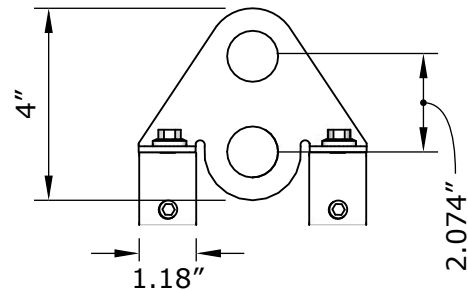

## BLIZZARD II SNOW FENCE SYSTEM (ASSEMBLED S-5!® DUALGARD)

*S-5-S Mini Clamp Shown*

ISOMETRIC VIEW

TOP VIEW

SIDE VIEW

FRONT VIEW