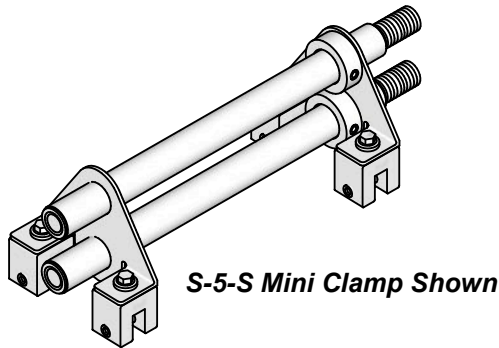

## BLIZZARD II SNOW FENCE SYSTEM (ASSEMBLED S-5!® DUALGARD)

*S-5-S Mini Clamp Shown*

ISOMETRIC VIEW

TOP VIEW

SIDE VIEW

FRONT VIEW