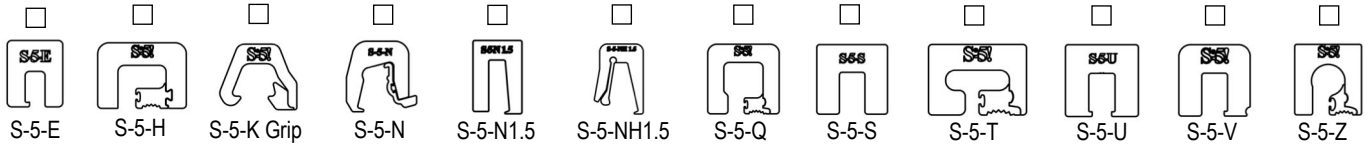

## BLIZZARD II SNOW FENCE SYSTEM (ASSEMBLED S-5!® DUALGARD)

*S-5-S Mini Clamp Shown*

ISOMETRIC VIEW

TOP VIEW

SIDE VIEW

FRONT VIEW