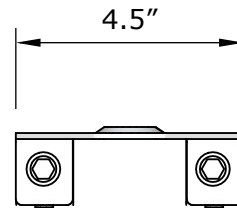

## BLIZZARD II SNOW FENCE SYSTEM (ASSEMBLED S-5!® DUALGARD)

SELECT DESIRED S-5!® MINI CLAMP:

ISOMETRIC VIEW

TOP VIEW

SIDE VIEW

FRONT VIEW