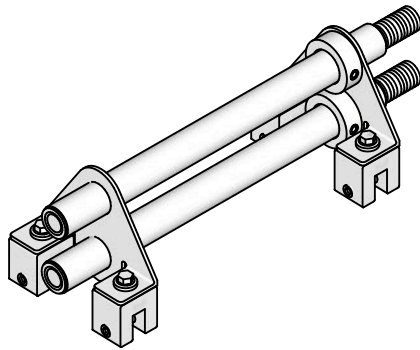

## BLIZZARD II SNOW FENCE SYSTEM (ASSEMBLED S-5!® DUALGARD)

SELECT DESIRED S-5!® MINI CLAMP:

ISOMETRIC VIEW

TOP VIEW

SIDE VIEW

FRONT VIEW