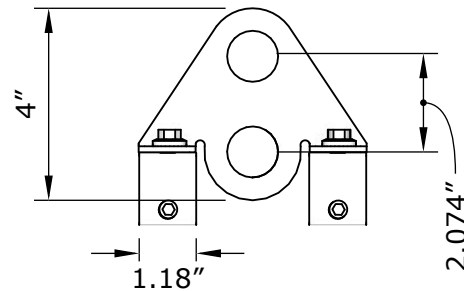

## BLIZZARD II SNOW FENCE SYSTEM (ASSEMBLED S-5!® DUALGARD)

SELECT DESIRED S-5!® MINI CLAMP:

ISOMETRIC VIEW

TOP VIEW

SIDE VIEW

FRONT VIEW