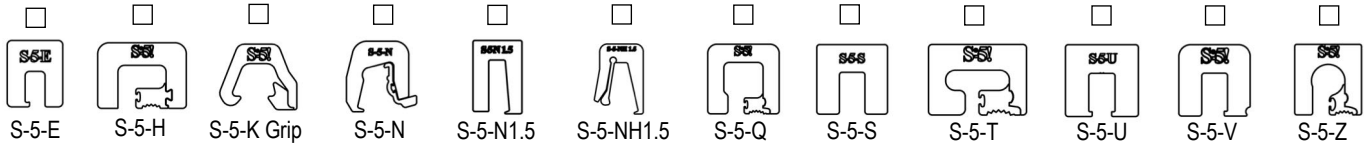

## BLIZZARD II SNOW FENCE SYSTEM (ASSEMBLED S-5!® DUALGARD)

SELECT DESIRED S-5!® MINI CLAMP:

ISOMETRIC VIEW

TOP VIEW

SIDE VIEW

FRONT VIEW