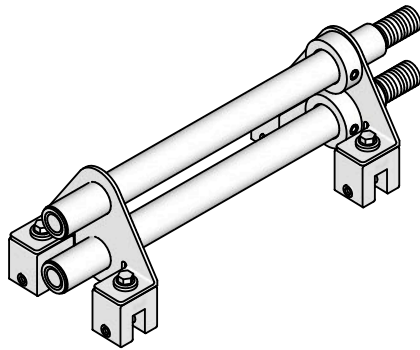

Rocky Mountain Snow Guards Inc

ROCKY MOUNTAIN SNOW GUARDS
4231 S NATCHES COURT, UNIT C
ENGLEWOOD, CO 80110
PHONE: (877) 414-7606
FAX: (720) 387-8361
www.rockymountainsnowguards.com

BLIZZARD II SNOW FENCE SYSTEM (ASSEMBLED S-5!® DUALGARD)

SELECT DESIRED S-5!® MINI CLAMP:

ISOMETRIC VIEW

TOP VIEW

SIDE VIEW

FRONT VIEW

MANUFACTURER NOTES:

1. CONTACT MANUFACTURER FOR SPECIFIED LAYOUT PATTERN.
2. FOR CUSTOM MATERIALS CONTACT MANUFACTURER.
3. OTHER SIZES ARE AVAILABLE ON A CUSTOM BASIS.