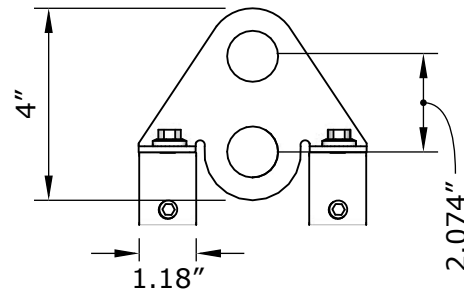

SELECT DESIRED S-5!® MINI CLAMP:

ISOMETRIC VIEW

TOP VIEW

SIDE VIEW

FRONT VIEW

MANUFACTURER NOTES:

1. CONTACT MANUFACTURER FOR SPECIFIED LAYOUT PATTERN.
2. FOR CUSTOM MATERIALS CONTACT MANUFACTURER.
3. OTHER SIZES ARE AVAILABLE ON A CUSTOM BASIS.