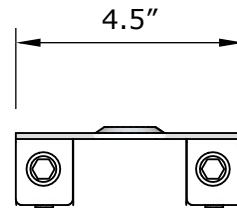

SELECT DESIRED S-5!® MINI CLAMP:

ISOMETRIC VIEW

TOP VIEW

SIDE VIEW

FRONT VIEW

MANUFACTURER NOTES:

1. CONTACT MANUFACTURER FOR SPECIFIED LAYOUT PATTERN.
2. FOR CUSTOM MATERIALS CONTACT MANUFACTURER.
3. OTHER SIZES ARE AVAILABLE ON A CUSTOM BASIS.