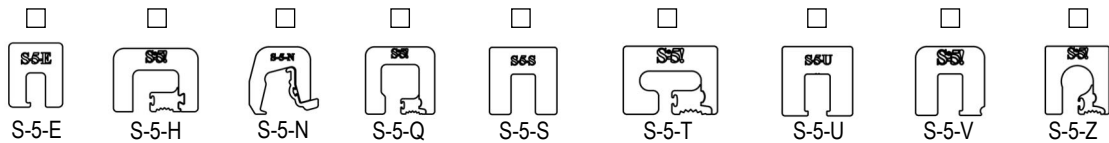

## BLIZZARD II SNOW FENCE SYSTEM (ASSEMBLED S-5!® DUALGARD)

SELECT DESIRED S-5!® MINI CLAMP:

ISOMETRIC VIEW

TOP VIEW

SIDE VIEW

FRONT VIEW