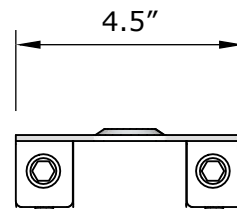

## BLIZZARD II SNOW FENCE SYSTEM (ASSEMBLED S-5!® DUALGARD)

SELECT DESIRED S-5!® MINI CLAMP:

ISOMETRIC VIEW

TOP VIEW

SIDE VIEW

FRONT VIEW