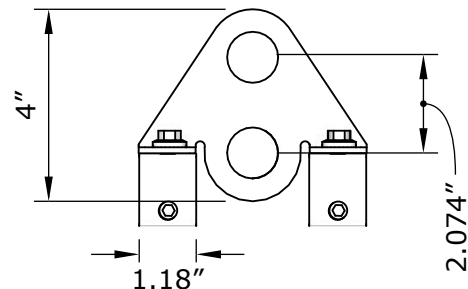

## BLIZZARD II SNOW FENCE SYSTEM (ASSEMBLED S-5!® DUALGARD)

SELECT DESIRED S-5!® MINI CLAMP:

ISOMETRIC VIEW

TOP VIEW

SIDE VIEW

FRONT VIEW