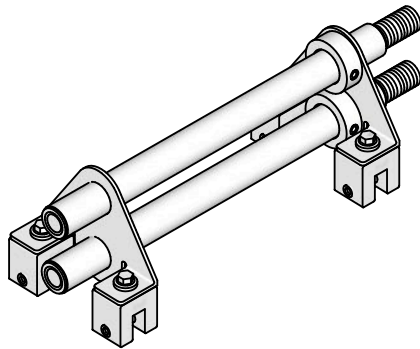

## BLIZZARD II SNOW FENCE SYSTEM (ASSEMBLED S-5!® DUALGARD)

SELECT DESIRED S-5!® MINI CLAMP:

ISOMETRIC VIEW

TOP VIEW

SIDE VIEW

FRONT VIEW