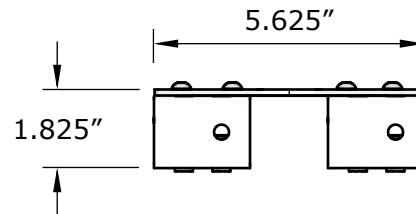

## BLIZZARD HEAVY DUTY III SNOW FENCE SYSTEM

SELECT DESIRED S-5!@ CLAMP:

ISOMETRIC VIEW

TOP VIEW

SIDE VIEW

FRONT VIEW