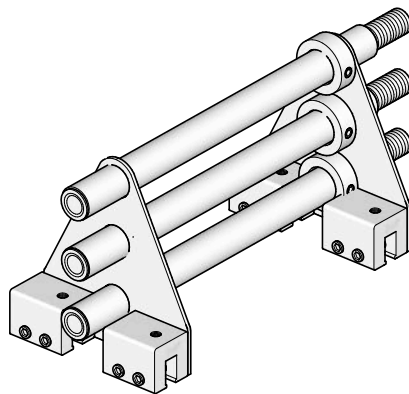

## BLIZZARD HEAVY DUTY III SNOW FENCE SYSTEM

SELECT DESIRED S-5!@ CLAMP:

ISOMETRIC VIEW

TOP VIEW

SIDE VIEW

FRONT VIEW