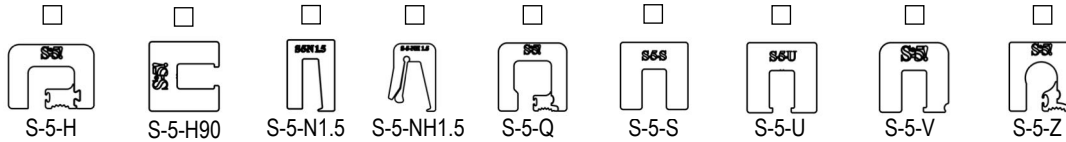

## BLIZZARD HEAVY DUTY III SNOW FENCE SYSTEM

SELECT DESIRED S-5!@ CLAMP:

ISOMETRIC VIEW

TOP VIEW

SIDE VIEW

FRONT VIEW