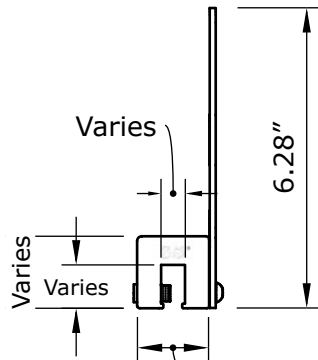

## BLIZZARD HEAVY DUTY III SNOW FENCE SYSTEM

SELECT DESIRED S-5!@ CLAMP:

ISOMETRIC VIEW

TOP VIEW

SIDE VIEW

FRONT VIEW