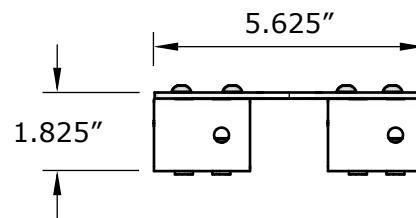

SELECT DESIRED S-5!@ CLAMP:

ISOMETRIC VIEW

TOP VIEW

SIDE VIEW

FRONT VIEW

MANUFACTURER NOTES:

1. CONTACT MANUFACTURER FOR SPECIFIED LAYOUT PATTERN.
2. FOR CUSTOM MATERIALS CONTACT MANUFACTURER.
3. OTHER SIZES ARE AVAILABLE ON A CUSTOM BASIS.