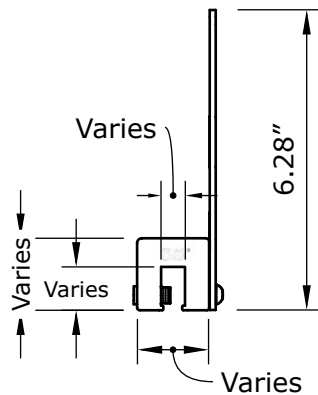

SELECT DESIRED S-5!@ CLAMP:

ISOMETRIC VIEW

TOP VIEW

SIDE VIEW

FRONT VIEW

MANUFACTURER NOTES:

1. CONTACT MANUFACTURER FOR SPECIFIED LAYOUT PATTERN.
2. FOR CUSTOM MATERIALS CONTACT MANUFACTURER.
3. OTHER SIZES ARE AVAILABLE ON A CUSTOM BASIS.