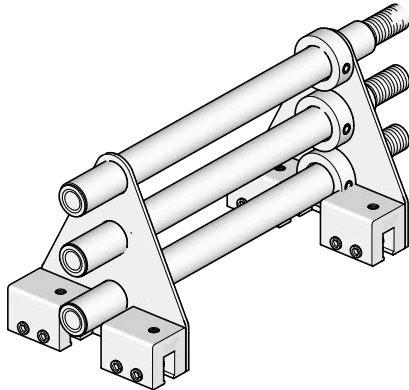

Rocky Mountain Snow Guards Inc

ROCKY MOUNTAIN SNOW GUARDS
4231 S NATCHES COURT, UNIT C
ENGLEWOOD, CO 80110
PHONE: (877) 414-7606
FAX: (720) 387-8361
www.rockymountainsnowguards.com

BLIZZARD HEAVY DUTY III SNOW FENCE SYSTEM

SELECT DESIRED S-5!@ CLAMP:

ISOMETRIC VIEW

TOP VIEW

SIDE VIEW

FRONT VIEW

MANUFACTURER NOTES:

1. CONTACT MANUFACTURER FOR SPECIFIED LAYOUT PATTERN.
2. FOR CUSTOM MATERIALS CONTACT MANUFACTURER.
3. OTHER SIZES ARE AVAILABLE ON A CUSTOM BASIS.