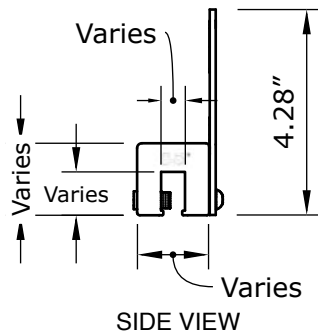

SELECT DESIRED S-5!® CLAMP:

ISOMETRIC VIEW

TOP VIEW

SIDE VIEW

FRONT VIEW

MANUFACTURER NOTES:

1. CONTACT MANUFACTURER FOR SPECIFIED LAYOUT PATTERN.
2. FOR CUSTOM MATERIALS CONTACT MANUFACTURER.
3. OTHER SIZES ARE AVAILABLE ON A CUSTOM BASIS.