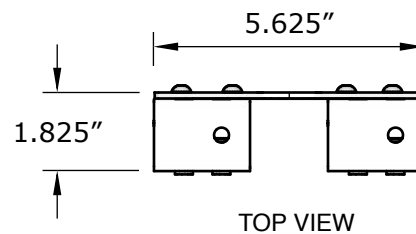

SELECT DESIRED S-5!® CLAMP:

ISOMETRIC VIEW

TOP VIEW

SIDE VIEW

FRONT VIEW

MANUFACTURER NOTES:

1. CONTACT MANUFACTURER FOR SPECIFIED LAYOUT PATTERN.
2. FOR CUSTOM MATERIALS CONTACT MANUFACTURER.
3. OTHER SIZES ARE AVAILABLE ON A CUSTOM BASIS.