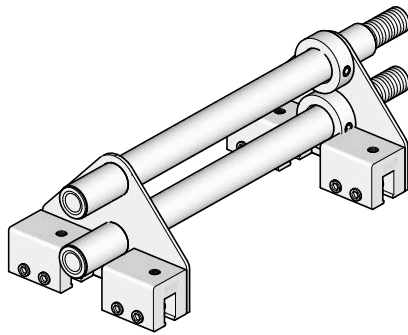

Rocky Mountain Snow Guards Inc

ROCKY MOUNTAIN SNOW GUARDS
4231 S NATCHES COURT, UNIT C
ENGLEWOOD, CO 80110
PHONE: (877) 414-7606
FAX: (720) 387-8361
www.rockymountainsnowguards.com

BLIZZARD HEAVY DUTY II SNOW FENCE SYSTEM

SELECT DESIRED S-5!® CLAMP:

ISOMETRIC VIEW

TOP VIEW

SIDE VIEW

FRONT VIEW

MANUFACTURER NOTES:

1. CONTACT MANUFACTURER FOR SPECIFIED LAYOUT PATTERN.
2. FOR CUSTOM MATERIALS CONTACT MANUFACTURER.
3. OTHER SIZES ARE AVAILABLE ON A CUSTOM BASIS.